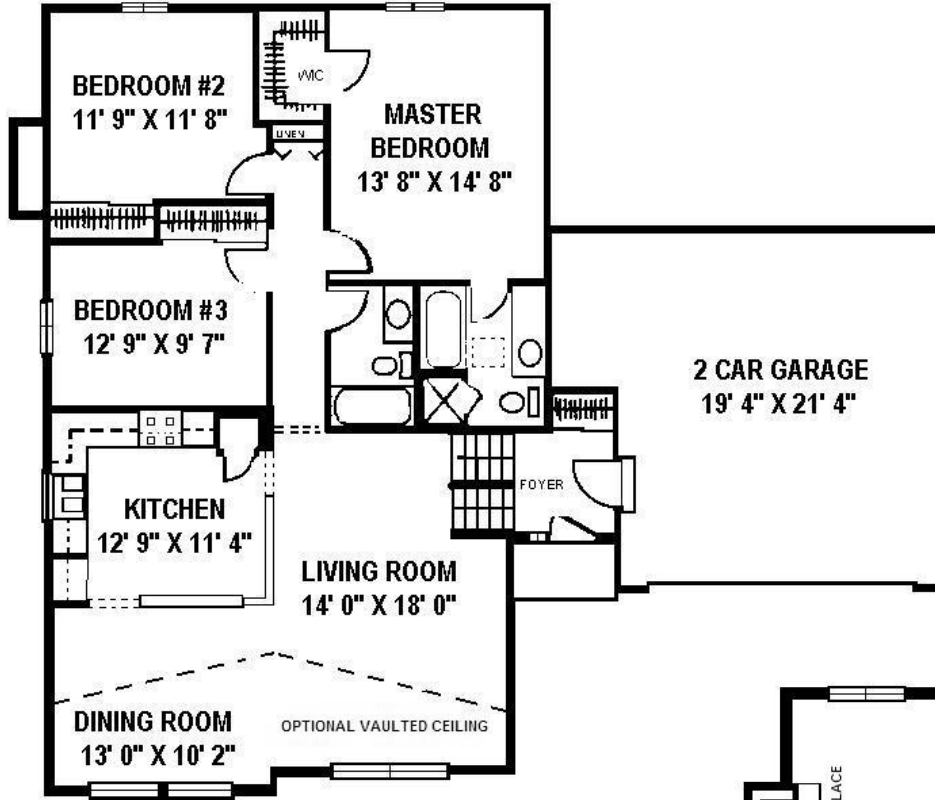

# Waverly

FIRST FLOOR PLAN

LOWER LEVEL PLAN

Built by:

(636) 332-1705

Information contained herein has been obtained from the owner of the property or from other sources. The brokers do not guarantee the accuracy of this information. Sellers and brokers make no representation as to the environment or other conditions of the property and recommend that purchaser investigate fully. All room dimensions are approximate and may vary slightly when constructed. 02/07